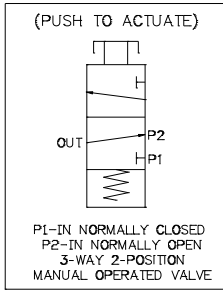

www.macis.com.sg

MANUAL OPERATED VALVE

Valve Operation

MV29179-86L-PS & MV29180-86L-PS are 3 Way 2-Position, Universal operation, Manual push to actuate (Palm button with spring return) manual operated valves, Auto reset type.

To open the valve, push the palm button to actuate as per Status table (State 2). The P2 port will be block and the P1 port will open to OUT port.

To close the valve, release the palm button, the valve will spring return to close as per status table (state 1). The P1 port will be block and the P2 port will open to OUT port.

**Note: Valve is a universal operation, when select P2 port as IN port, the valve is normally open. When select P1 port as IN port the valve is normally closed.*

Flow Control Status Table

STATE	P1	OUT	P2	Palm Button
1	-	O	O	Release
2	O	O	-	Push

Ordering Ref : MV29179-86L-PS
Corresponding to: MV2917986-D-M-P1-3W

Ordering Ref : MV29180-86L-PS
Corresponding to: MV2917966-D-M-P1-3W

Specification

Control Application	3-Way 2-Position, Universal Operation, Manual Push to Actuate (Palm Button With Spring Return), Auto Reset Type	Distinctions			
Panel Hole Size	Ø 26.5mm (1 3/64")	Ordering Ref No	Port Connection Size	Exterior Shape	Net Weight
Working Media	Air	MV29179-86L-PS :	1/4" NPT F	Circular Ø 38.1 mm (1 1/2")	700gm
Max Working Pressure	200 PSI (13.7bar)	MV29180-86L-PS :	3/8"NPT F	Circular Ø 40.0 mm (1 37/64")	800gm
Temperature Range	- 30°C to 120°C <i>Other Temperature Ranges available. Consult Factory</i>				
Material(Valve Body)	316L				
Seal Material	Viton(FKM) <i>Other Seal Material are Available Upon Request</i>				
Material (Palm Button)	Polyamide <i>Other Material are Available Upon Request</i>				
Flow Rate	Cv = 1.6				