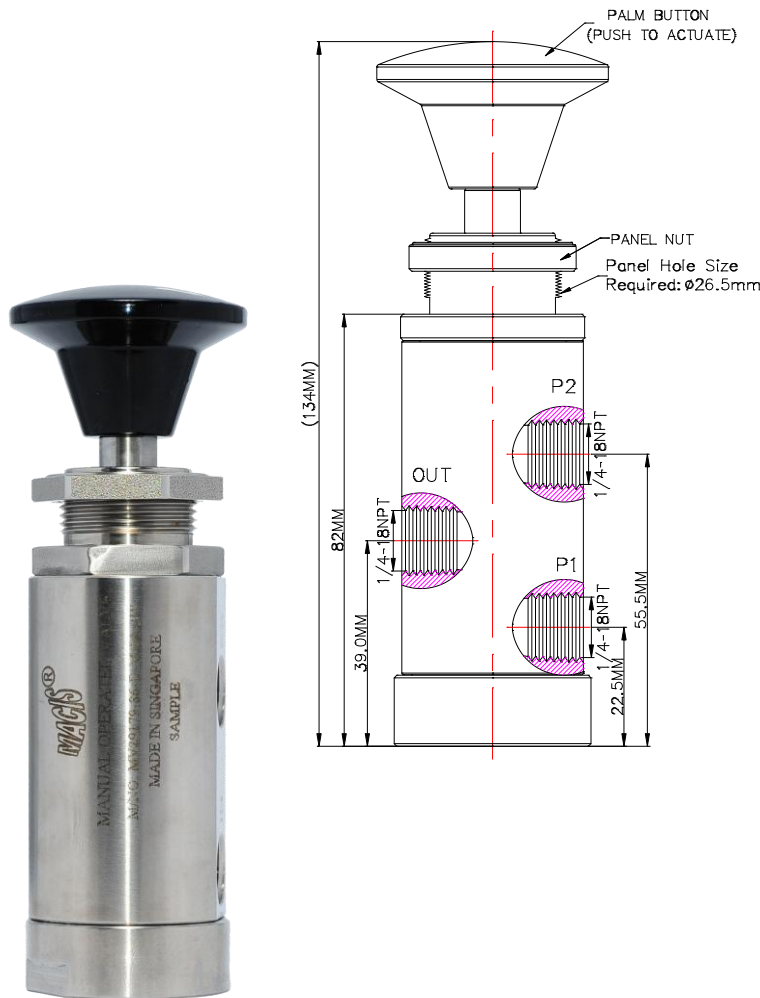

www.macis.com.sg

MANUAL OPERATED VALVE

Valve Operation

MV29179-86L-PS & MV29180-86L-PS are 3 Way 2-Position, Universal operation, Manual push to actuate (Palm button with spring return) manual operated valves, Auto reset type.

To open the valve, push the palm button to actuate as per Status table (State 2). The P2 port will be block and the P1 port will open to OUT port.

To close the valve, release the palm button, the valve will spring return to close as per status table (state 1). The P1 port will be block and the P2 port will open to OUT port.

**Note: Valve is a universal operation, when select P2 port as IN port, the valve is normally open. When select P1 port as IN port the valve is normally closed.*

Flow Control Status Table

STATE	P1	OUT	P2	Palm Button
1	-	O	O	Release
2	O	O	-	Push

Ordering Ref : MV29179-86L-PS
Corresponding to: MV2917986-D-M-P1-3W

Ordering Ref : MV29180-86L-PS
Corresponding to: MV2917966-D-M-P1-3W

Specification

Control Application	3-Way 2-Position, Universal Operation, Manual Push to Actuate (Palm Button With Spring Return), Auto Reset Type	Distinctions			
Panel Hole Size	Ø 26.5mm (1 3/64")	Ordering Ref No	Port Connection Size	Exterior Shape	Net Weight
Working Media	Air	MV29179-86L-PS :	1/4" NPT F	Circular Ø 38.1 mm (1 1/2")	700gm
Max Working Pressure	200 PSI (13.7bar)	MV29180-86L-PS :	3/8"NPT F	Circular Ø 40.0 mm (1 37/64")	800gm
Temperature Range	- 30°C to 120°C <i>Other Temperature Ranges available. Consult Factory</i>				
Material(Valve Body)	316L				
Seal Material	Viton(FKM) <i>Other Seal Material are Available Upon Request</i>				
Material (Palm Button)	Polyamide <i>Other Material are Available Upon Request</i>				
Flow Rate	Cv = 1.6				