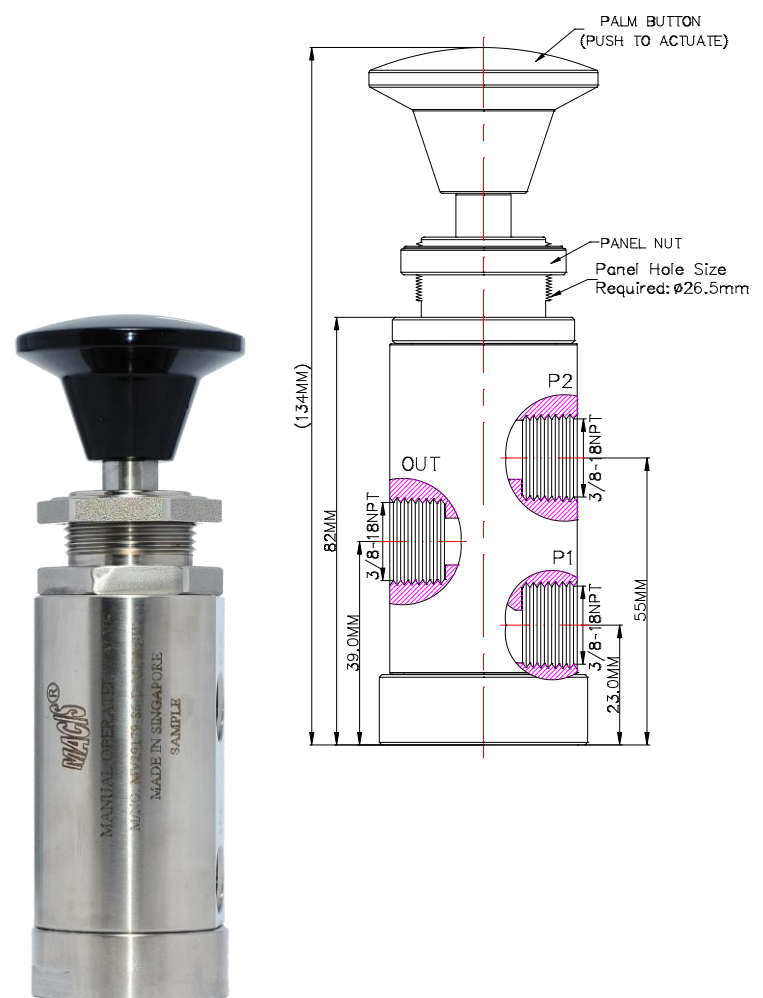

www.macis.com.sg

MANUAL OPERATED VALVE

Valve Operation

MV29179-86L-PS & MV29180-86L-PS are 3 Way 2-Position, Universal operation, Manual push to actuate (Palm button with spring return) manual operated valves, Auto reset type.

To open the valve, push the palm button to actuate as per Status table (State 2). The P2 port will be block and the P1 port will open to OUT port.

To close the valve, release the palm button, the valve will spring return to close as per status table (state 1). The P1 port will be block and the P2 port will open to OUT port.

**Note: Valve is a universal operation, when select P2 port as IN port, the valve is normally open. When select P1 port as IN port the valve is normally closed.*

Flow Control Status Table

STATE	P1	OUT	P2	Palm Button
1	-	O	O	Release
2	O	O	-	Push

Ordering Ref : MV29179-86L-PS
Corresponding to: MV2917986-D-M-P1-3W

Ordering Ref : MV29180-86L-PS
Corresponding to: MV2917966-D-M-P1-3W

Specification

Control Application	3-Way 2-Position, Universal Operation, Manual Push to Actuate (Palm Button With Spring Return), Auto Reset Type	Distinctions			
Panel Hole Size	Ø 26.5mm (1 3/64")	Ordering Ref No	Port Connection Size	Exterior Shape	Net Weight
Working Media	Air	MV29179-86L-PS :	1/4" NPT F	Circular Ø 38.1 mm (1 1/2")	700gm
Max Working Pressure	200 PSI (13.7bar)	MV29180-86L-PS :	3/8"NPT F	Circular Ø 40.0 mm (1 37/64")	800gm
Temperature Range	- 30°C to 120°C <i>Other Temperature Ranges available. Consult Factory</i>				
Material(Valve Body)	316L				
Seal Material	Viton(FKM) <i>Other Seal Material are Available Upon Request</i>				
Material (Palm Button)	Polyamide <i>Other Material are Available Upon Request</i>				
Flow Rate	Cv = 1.6				